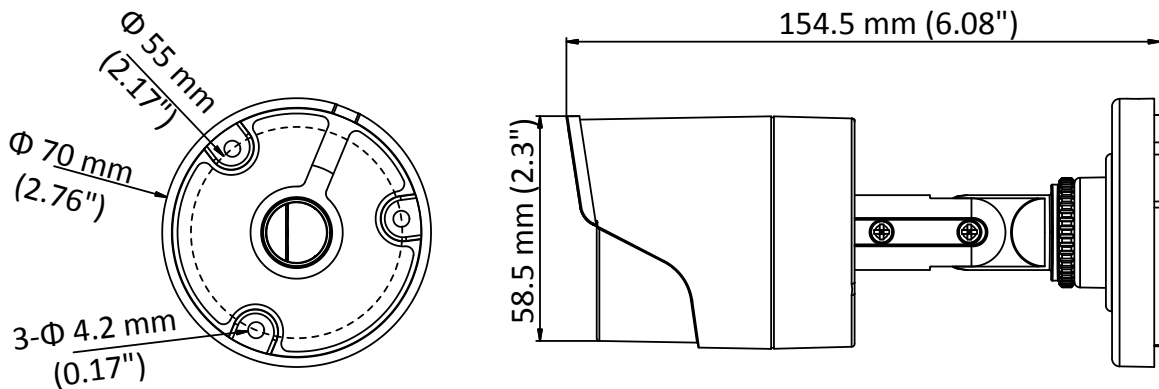

Dimensions