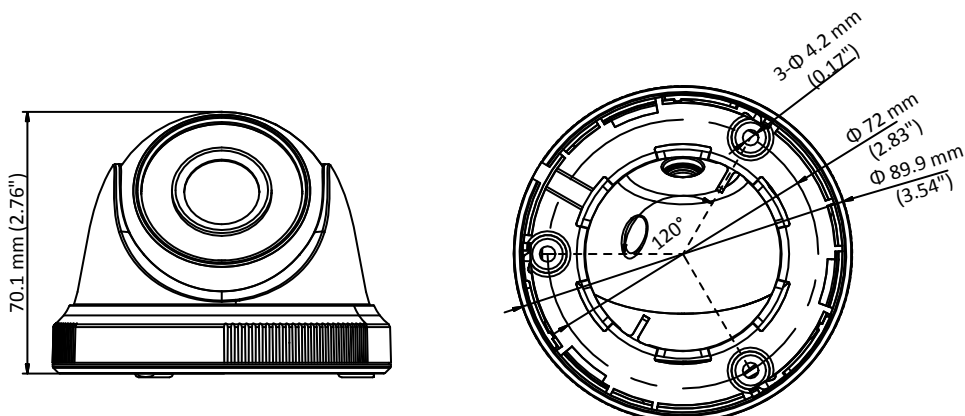

## Specifications

<b>Camera</b>	
Image Sensor	2MP CMOS image sensor
Signal System	PAL/NTSC
Effective Pixels	1920 (H) × 1080 (V)
Min. illumination	0.01 Lux@(F1.2,AGC ON),0 Lux with IR
Shutter Time	1/25 (1/30) s to 1/50,000 s
Lens	2.8 mm, 3.6 mm, 6 mm optional
	Field of view: 103° (2.8 mm), 82.2° (3.6 mm), 54° (6 mm)
Lens Mount	M12
Day & Night	ICR
Angle Adjustment	Pan: 0° to 360°, Tilt: 0° to 75°, Rotation: 0° to 360°
Synchronization	Internal synchronization
Video Frame Rate	1080p@25fps/1080p@30fps
HD Video Output	1 analog HD output
S/N Ratio	>62 dB
<b>General</b>	
Operating Conditions	-40 °C to 60 °C (-40 °F to 140 °F), Humidity: 90% or less (non-condensation)
Power Supply	12 V DC ± 15%
Power Consumption	Max. 4 W
Protection Level	IP66
IR Range	Up to 20 m
Dimension	Φ 89.9 × 70.1 mm (3.54" × 2.76")
Weight	280 g (0.62 lb.)

## Dimensions